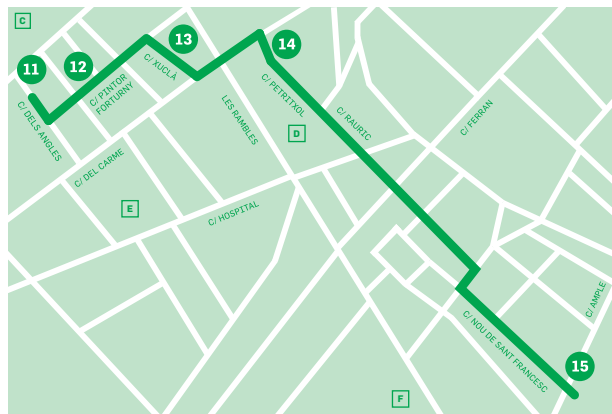

SCREEN VIDEOART FESTIVAL — BARCELONA — 17.5 — 2.6.2012

GALLERY WALKING OPENING EVENING 24th OF MAY

EIXAMPLE ROUTE

- 1 — **N2**
Enric Granados, 61
"ONE GIF COMPOSITIONS"/14'18"
EVAN ROTH
From 18th of April to 2nd of June
- 2 — **PROJECTES SD**
Passatge Mercader, 8, Baixos
"THE INADEQUATE, 2011"/40'
DORA GARCÍA
From 17th of May to 2nd of June
- 3 — **ESTRANY DE LA MOTA**
Passatge Mercader, 18
"QUE NO HUBIESE EXISTIDO
LA PREGUNTA DEL VASO"
PATRICIA ESQUIVIAS
From 27th of March to 2nd of June
- 4 — **TATIANA KOUROCHKINA**
Passatge Domingo, 11
"OFFERING/9'44"
EUGENIA EMETS
24th, 26th & 31st of May - 1st & 2nd
of June
- 5 — **JOAN PRATS**
Rambla Catalunya, 54
"BEGIN ANYWHERE: SOLITUDE
& COMPANY" 2008-2010/60'
HANNAH COLLINS
From 12th of April to 2nd of June
- 6 — **SENDA**
Consell de Cent, 337
ANTHONY GOICOLEA
From 17th of May to 2nd of June
- 7 — **CARLES TACHÉ**
Consell de Cent, 290
"ALMA VIAJERA, 2004"
CHEMA ALVAR GONZÁLEZ
From 3rd of May to 27th of July
- 8 — **TONI TÀPIES**
Consell de Cent, 282
"ACCIÓ!"
MARTÍ ANSON / MICHEL DE BROIN /
DANIEL JACOBY / JOÃO ONOFRE /
JANA STERBAK
From 12th of April to 2nd of June
- 9 — **FIDEL BALAGUER**
Consell de Cent, 315, entl. 2ª
"ENTREVISTA A UN EXTRATERRES-
TRE"/11' 29"
VICTOR JAENADA
From 17th of May to 2nd of June
- 10 — **RAIÑA LUPA**
Consell de Cent, 278, 1ª 2ª
"ELIAEVRU. LLIBRES D'ARTISTA" /4H30'
EVRU -EVRUGI /ALICE DI CARLO
From 12th of April to 2nd of June