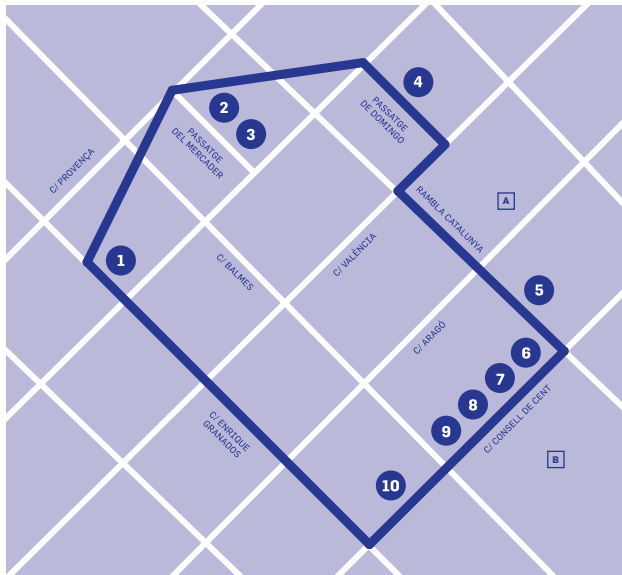

SCREEN VIDEOART FESTIVAL — BARCELONA — 17.5 — 2.6.2012

GALLERY WALKING OPENING EVENING 24th OF MAY

EIXAMPLE ROUTE

- 1 — **N2**
Enric Granados, 61
"ONE GIF COMPOSITIONS"/14'18"
EVAN ROTH
From 18th of April to 2nd of June
- 2 — **PROJECTES SD**
Passatge Mercader, 8, Baixos
"THE INADEQUATE, 2011"/40'
DORA GARCÍA
From 17th of May to 2nd of June
- 3 — **ESTRANY DE LA MOTA**
Passatge Mercader, 18
"QUE NO HUBIESE EXISTIDO
LA PREGUNTA DEL VASO"
PATRICIA ESQUIVIAS
From 27th of March to 2nd of June
- 4 — **TATIANA KOUROCHKINA**
Passatge Domingo, 11
"OFFERING/9'44"
EUGENIA EMETS
24th, 26th & 31st of May - 1st & 2nd
of June
- 5 — **JOAN PRATS**
Rambla Catalunya, 54
"BEGIN ANYWHERE: SOLITUDE
& COMPANY" 2008-2010/60'
HANNAH COLLINS
From 12th of April to 2nd of June
- 6 — **SENDA**
Consell de Cent, 337
ANTHONY GOICOLEA
From 17th of May to 2nd of June
- 7 — **CARLES TACHÉ**
Consell de Cent, 290
"ALMA VIAJERA, 2004"
CHEMA ALVAR GONZÁLEZ
From 3rd of May to 27th of July
- 8 — **TONI TÀPIES**
Consell de Cent, 282
"ACCIÓ!"
MARTÍ ANSON / MICHEL DE BROIN /
DANIEL JACOBY / JOÃO ONOFRE /
JANA STERBAK
From 12th of April to 2nd of June
- 9 — **FIDEL BALAGUER**
Consell de Cent, 315, entl. 2ª
"ENTREVISTA A UN EXTRATERRES-
TRE"/11' 29"
VICTOR JAENADA
From 17th of May to 2nd of June
- 10 — **RAIÑA LUPA**
Consell de Cent, 278, 1ª 2ª
"ELIAEVRU. LLIBRES D'ARTISTA" /4H30'
EVRU -EVRUGI /ALICE DI CARLO
From 12th of April to 2nd of June

GRÀCIA ROUTE

- 16 — **H2O**
Verdú, 152
"LIMINALB + VFFF12 + E-FAGIA"/ 1H30'
"HFM#17" /2H18'
VARIOS ARTISTAS
From 18th of May to 31st of May
- 17 — **DIE ECKE ART BARCELONA**
Montmany, 27
"COLECTIVA DE VIDEOARTE CHILENO"
MARCELA MORAGA / ENRIQUE RAMÍREZ /
NICOLÁS RUPCICH
From 22nd of May to 28th of June